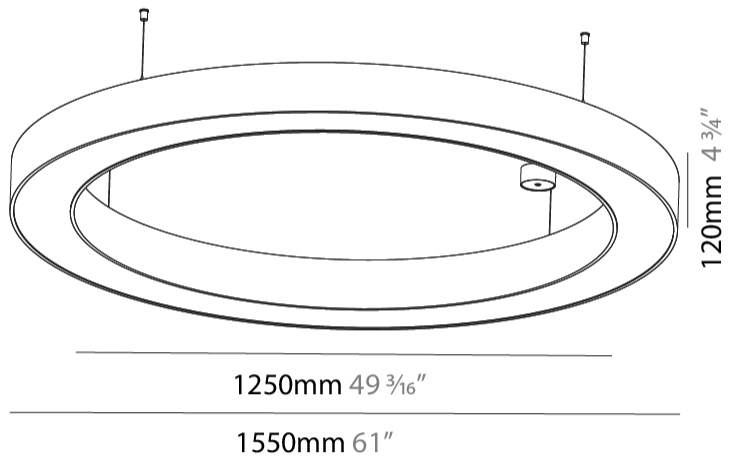

GENERAL

Series: Glorious
Subseries: Glorious
Brand: Prolight
Division: Architectural
Mounting Type: Suspension
Mounting Location: Ceiling
Subcategory: Ambient

PHYSICAL

Shape: Round
Diameter (mm): 1550
Diameter (in): 61
Height (mm): 120
Height (in): 4 3/4
Max. Overall Height (mm): 2120
Max. Overall Height (in): 83 7/16
Light Distribution: Direct / Indirect
Weight (kg): 16.737
Weight (lbs): 36.90
Diffuser: PMMA - Opal or Micro-Prism
Fixture Finish: SSR / BKV / CWI / CRY / HAB / UFT / ITA / RUA / FTG / MYG / LOD / PUS / FRO / FUP / KIA / POP / BLS / SPG / MEY / GOH / GUM / CHC / COM / ABZ / JAG / OBR / MOS / ROR
Fixture Material: Aluminum

ELECTRICAL

Lamp Type: LED (Zhaga Standard)
Input Wattage (W): 110
Total Output Wattage (W): 88 / 70.4 (3500K)
Dimming: Non-Dimming / Phase Dimming (120Vac only) / 0-10V Dimming
Driver Included: Yes
Driver Location: Integrated
Driver Type: Constant Current - 120 / 277Vac
Driver Class: Class 2
Input Voltage (V): 120 - 277
Constant Current (MA): 350 / 700/800 (3500K)

LED

Color Temperature (°K): 3000 / 3500 / 4000
Max. Delivered Lumen (lm): 6920 / 7164 / 7310 Direct / 4530 / 4938 / 4790 Indirect
CRI: >80 CRI
Efficiency (%): 68
Lamp Life (hrs): 50000

OPTICAL

RATINGS AND CERTIFICATIONS

Certified By: Certified for North American Standards
IP rating: IP20